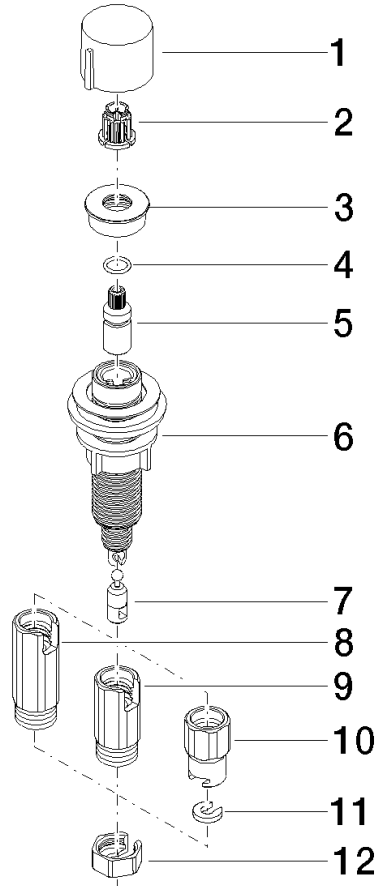

Strainer waste with control handle - Brushed Dark Platinum

ELIO

10 712 970

- control for single basin
- including adapter for Bowden cable

Fits ELIO, ENO, MEM, META SQUARE, SYNC and TARA ULTRA

Fits: ELIO, MEM, ENO, SYNC, TARA ULTRA, META SQUARE

	Brushed Dark Platinum	10 712 970-99
	Chrome	10 712 970-00
	Brushed Platinum	10 712 970-06
	Platinum	10 712 970-08
	Durabronze (23kt Gold)	10 712 970-09
	Dark Chrome	10 712 970-19
	Brushed Durabronze (23kt Gold)	10 712 970-28
	Matte Black	10 712 970-33
	Brushed Champagne (22kt Gold)	10 712 970-46
	Champagne (22kt Gold)	10 712 970-47
	Brushed Chrome	10 712 970-93

10 712 970

mm [inches]

10 712 970

Parts for other finishes can be found here: [Chrome](#)

Spare parts list

No.	Item Number	Name	Quantity used	Delivery time
1	09 20 97 030-99	handle	1	30
2	90 12 12 002 00 90	fixing cap	1	2
3	09 27 87 011-99	rosette	1	30
4	09 14 10 042 90	seal	1	2
5	09 29 06 087-99	spindle	1	-
Spare part can no longer be ordered, please order the replacement item				
6	04 30 01 029 00 90	adaptor	1	2
7	09 24 03 175 90	adaptor	1	2
8	09 11 10 073-07	connection	1	30
9	09 11 10 074-07	connection	1	30
10	09 11 10 079-07	connection	1	30
11	09 30 11 087 90	disc	1	2
12	09 23 30 024-07	nut	1	30