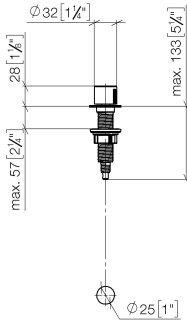

Strainer waste with control handle - Brushed Dark Platinum

ELIO

10 712 970

- control for single basin
- including adapter for Bowden cable

Fits ELIO, ENO, MEM, META SQUARE, SYNC and TARA ULTRA

Fits: ELIO, MEM, ENO, SYNC, TARA ULTRA, META SQUARE

	Brushed Dark Platinum	10 712 970-99
	Chrome	10 712 970-00
	Brushed Platinum	10 712 970-06
	Platinum	10 712 970-08
	Durabronze (23kt Gold)	10 712 970-09
	Dark Chrome	10 712 970-19
	Brushed Durabronze (23kt Gold)	10 712 970-28
	Matte Black	10 712 970-33
	Brushed Champagne (22kt Gold)	10 712 970-46
	Champagne (22kt Gold)	10 712 970-47
	Brushed Chrome	10 712 970-93

10 712 970

mm [inches]

10 712 970

Parts for other finishes can be found here: [Chrome](#)

Spare parts list

No.	Item Number	Name	Quantity used	Delivery time
1	09 20 97 030-99	handle	1	30
2	90 12 12 002 00 90	fixing cap	1	2
3	09 27 87 011-99	rosette	1	30
4	09 14 10 042 90	seal	1	2
5	09 29 06 087-99	spindle	1	-
Spare part can no longer be ordered, please order the replacement item				
6	04 30 01 029 00 90	adaptor	1	2
7	09 24 03 175 90	adaptor	1	2
8	09 11 10 073-07	connection	1	30
9	09 11 10 074-07	connection	1	30
10	09 11 10 079-07	connection	1	30
11	09 30 11 087 90	disc	1	2
12	09 23 30 024-07	nut	1	30